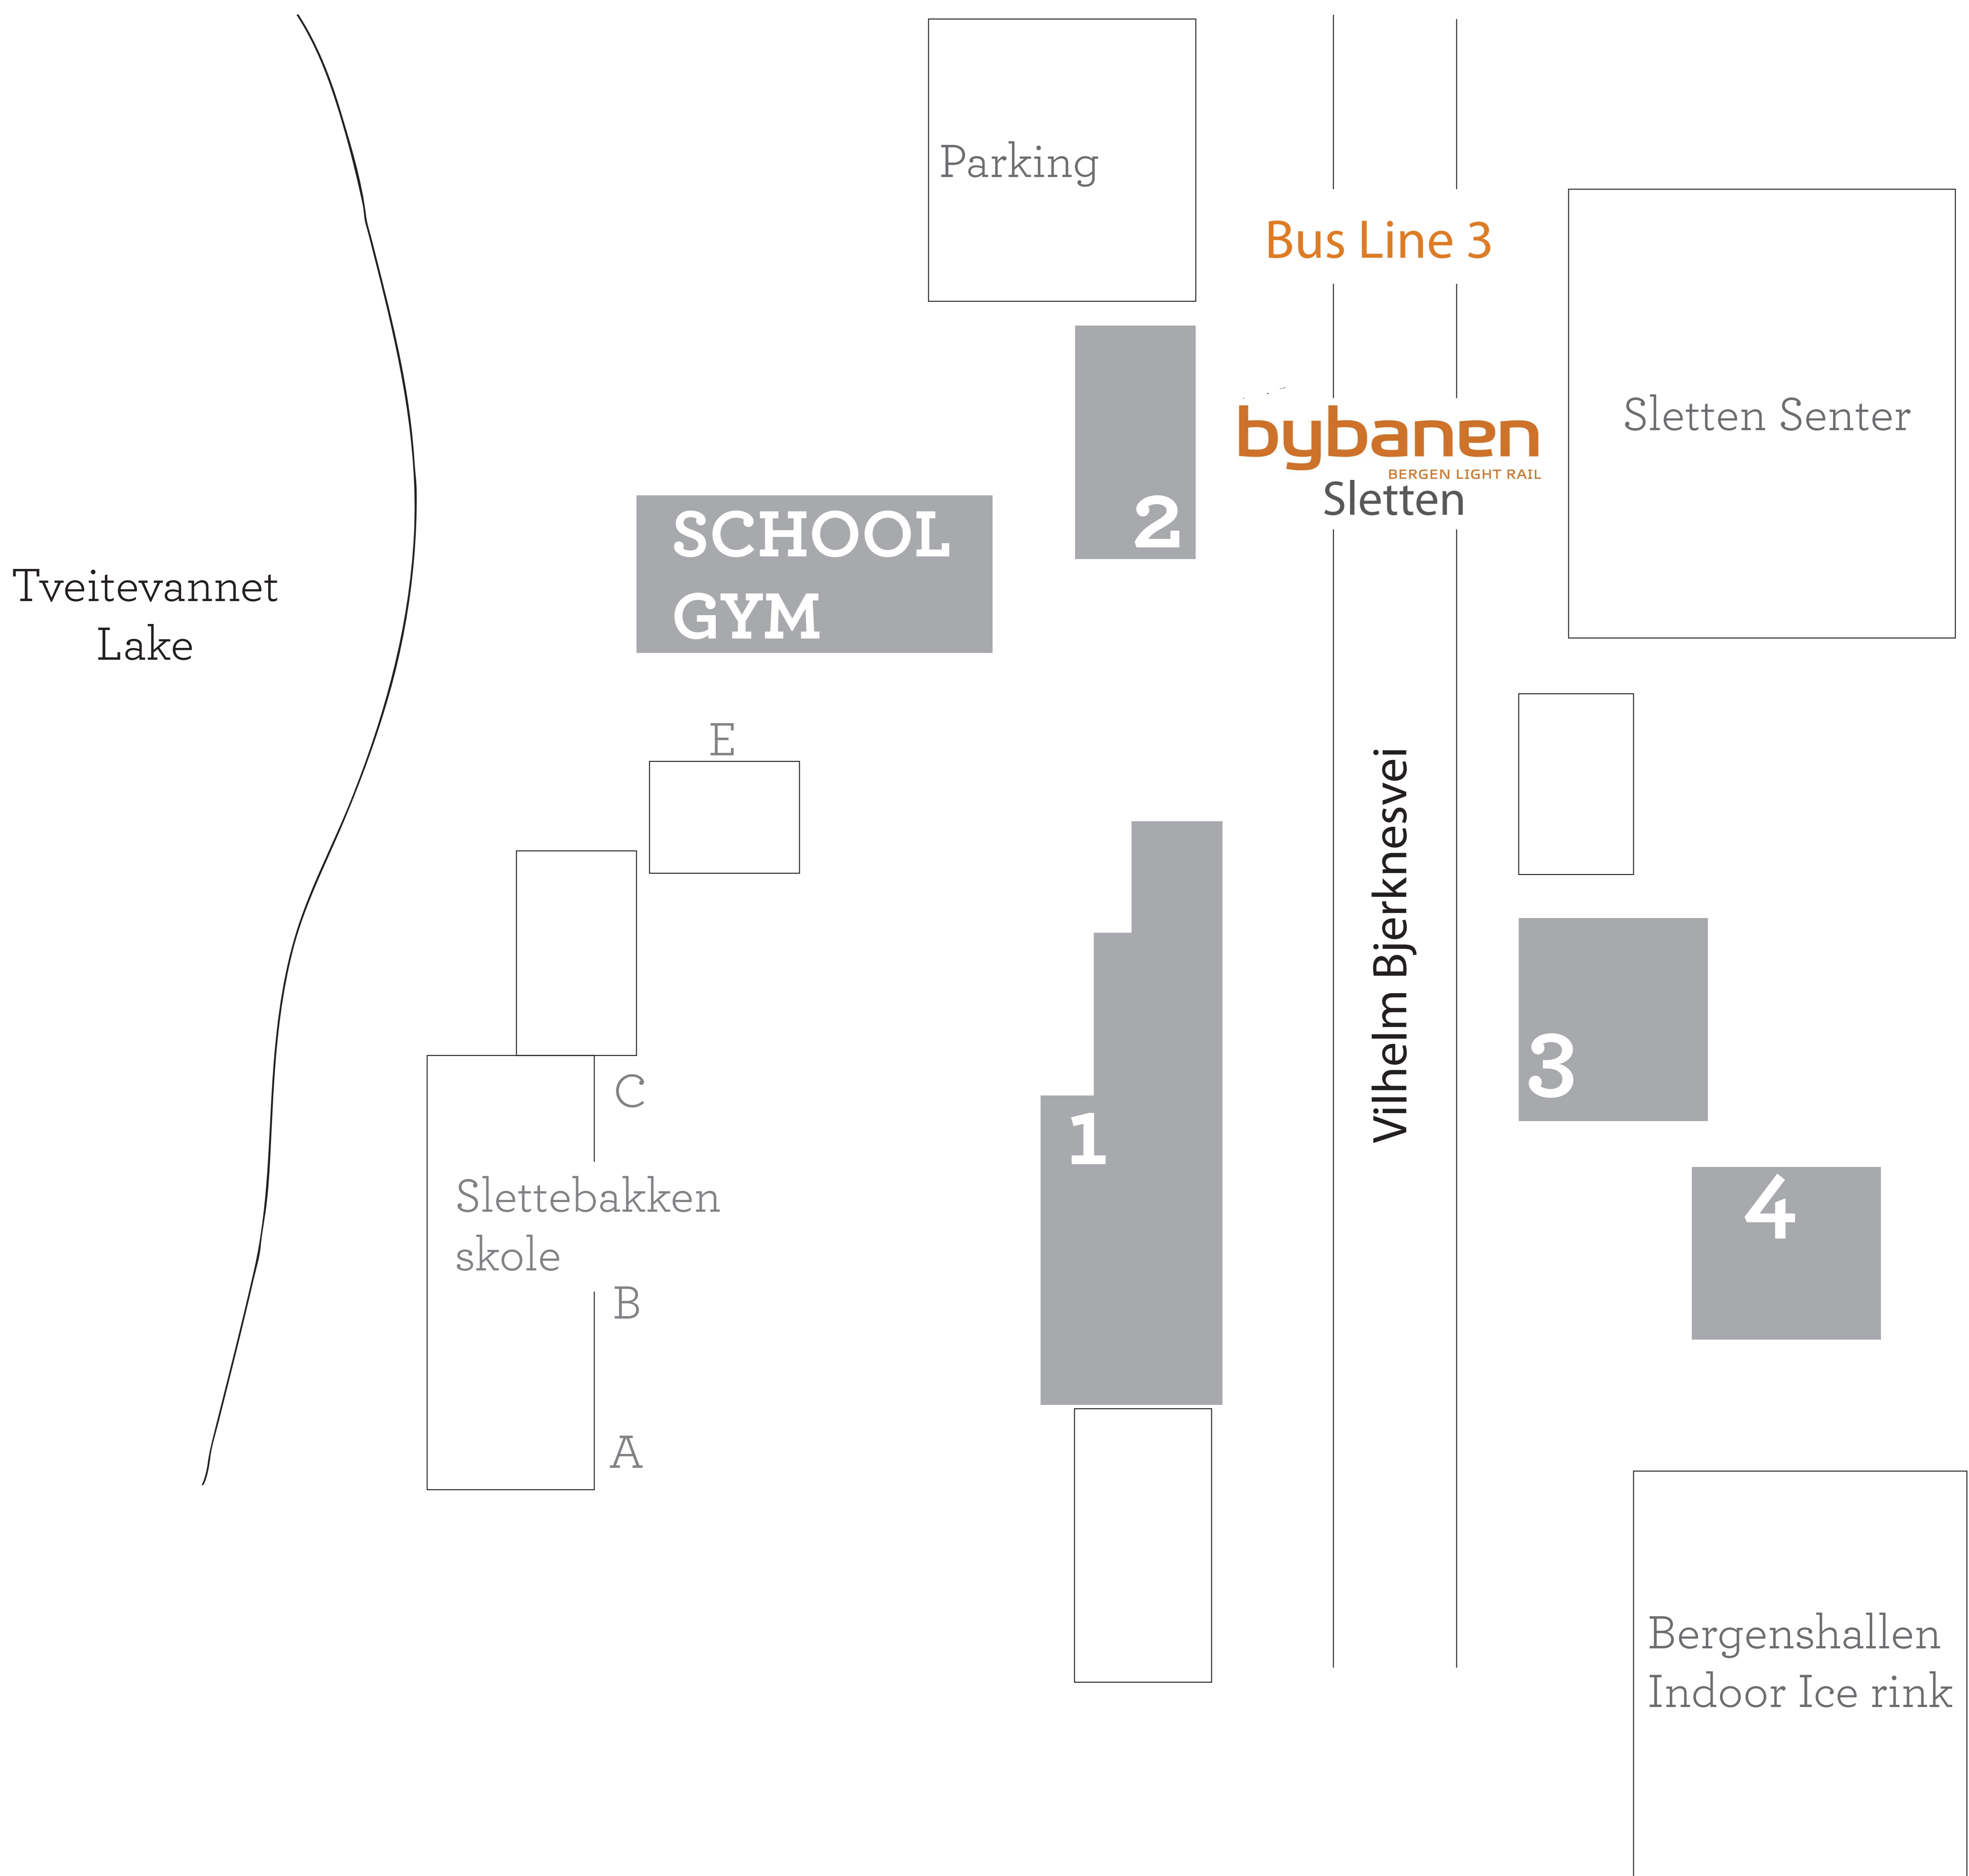

ISB CAMPUS

**INTERNATIONAL
SCHOOL OF
BERGEN**

Vilhelm Bjerknesvei 15
5081 Bergen, 55 30 63 30
www.isob.no

- 1** Main entrance. School office.
Classrooms grade 1-8.
Library, science lab, art and music room.
- 2** Annex building. Conference room,
Teachers' offices and lounge.
- 3** Classrooms grade 9, 10 & High School.
- 4** Early Childhood Centre (ECC)
Preschool 3 & 4. Kindergarten.

School Nurse:
Slettebakken School - Entrance C